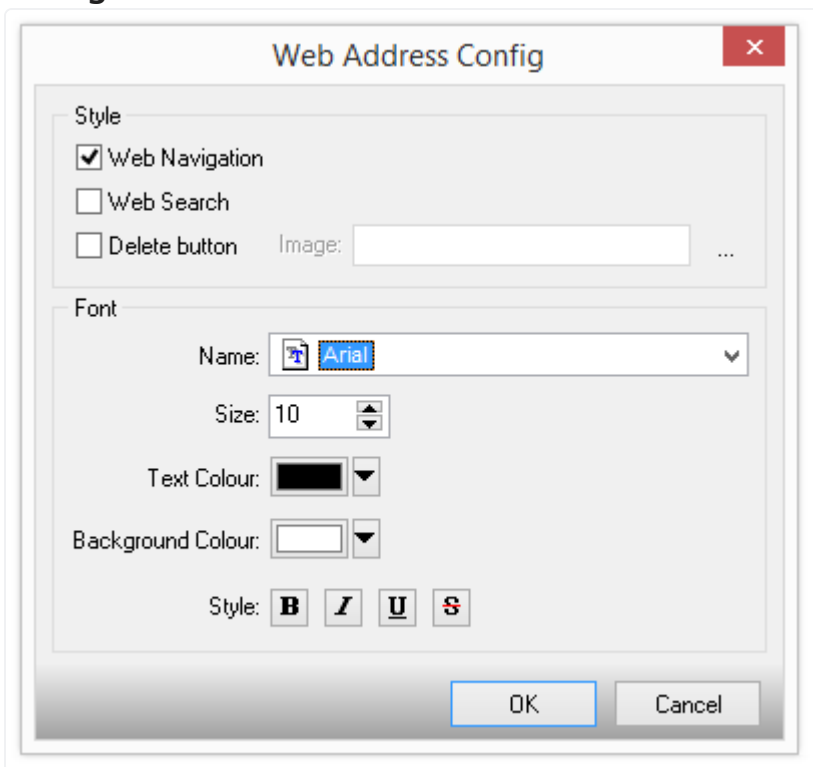

Web Address App

Introduction.

This app is an integrated URL Input Box (address bar) and Web Search Box.

When placed on the same page as a ~~Cyber Browser page app~~ it will communicate with it. You can then:

- Enter URLs to navigate around the internet.
- Enter a search term. This uses Google Search.

~~as:lightbulb~~ **Tip!** ~~if there are multiple Cyber Browser apps on the page the Web Address app will communicate with the first one it finds only.~~

Configuration.

Set the style of the address bar:

“Web Navigation”

“Web Search” to allow entered terms to be searched with Google Search.

“Delete button” for a button to appear when there is text in the box. Clicking the button will clear the text.